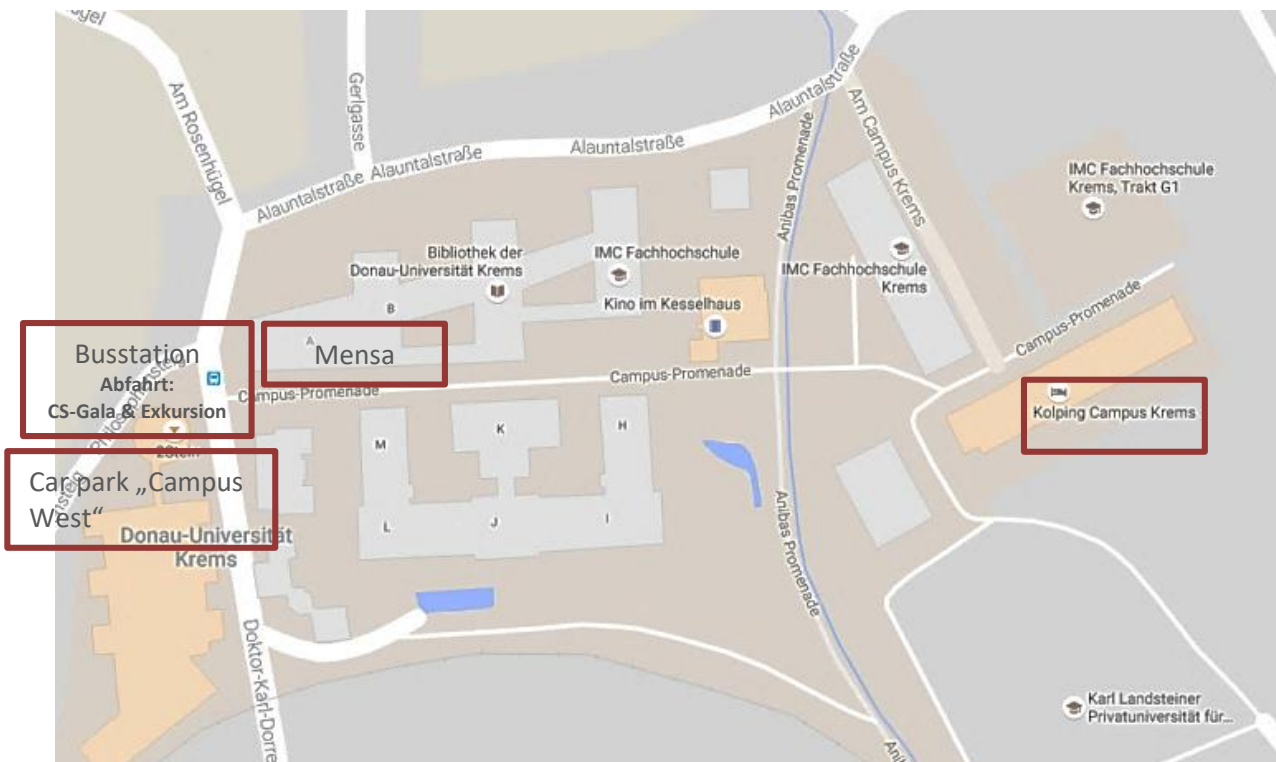

It takes 20 minutes to **walk** from the railway station to Campus Krems – please see below for a map and the bus timetables.

Travelling by car: A parking fee is charged around the area of Campus Krems. The car park "Parkhaus Campus West" is located close to the venue (Dr.-Karl-Dorrek-Straße 23, 3500 Krems; see map below).

Climate Alliance

BUS SCHEDULES

Line 1; Direction: Stein

Monday-Friday 6.30 – 18.30, hourly, (Departure from the railway station at Minute '30)

Busstop: "Donau-Universität Krems"

WL3

Busstop: „Universität“

Linie	Montag - Freitag			
	WL3	WL3	WL3	WL3
Kursnummer	101	103	105	107
Krems Bahnhof (G)	7.22	8.22	9.22	11.25
- Stadtpark	7.24	8.24	9.24	11.27
- Steiner Friedhof	7.25	8.25	9.26	11.29
- Universität	7.27	8.27	9.27	11.30
- Seniorenwohnheim	7.28	8.28	9.28	11.31
- Stadtpark	7.30	8.30	9.30	11.33
- Bahnhof (G)	7.32	8.32	9.32	11.35

CAMPUS KREMS

Climate Alliance

MAP OF KREMS AN DER DONAU

●●● Fußweg Bahnhof – Campus Kreams (ca. 20 Gehminuten)

Our heartfelt thanks to our sponsors for their support: