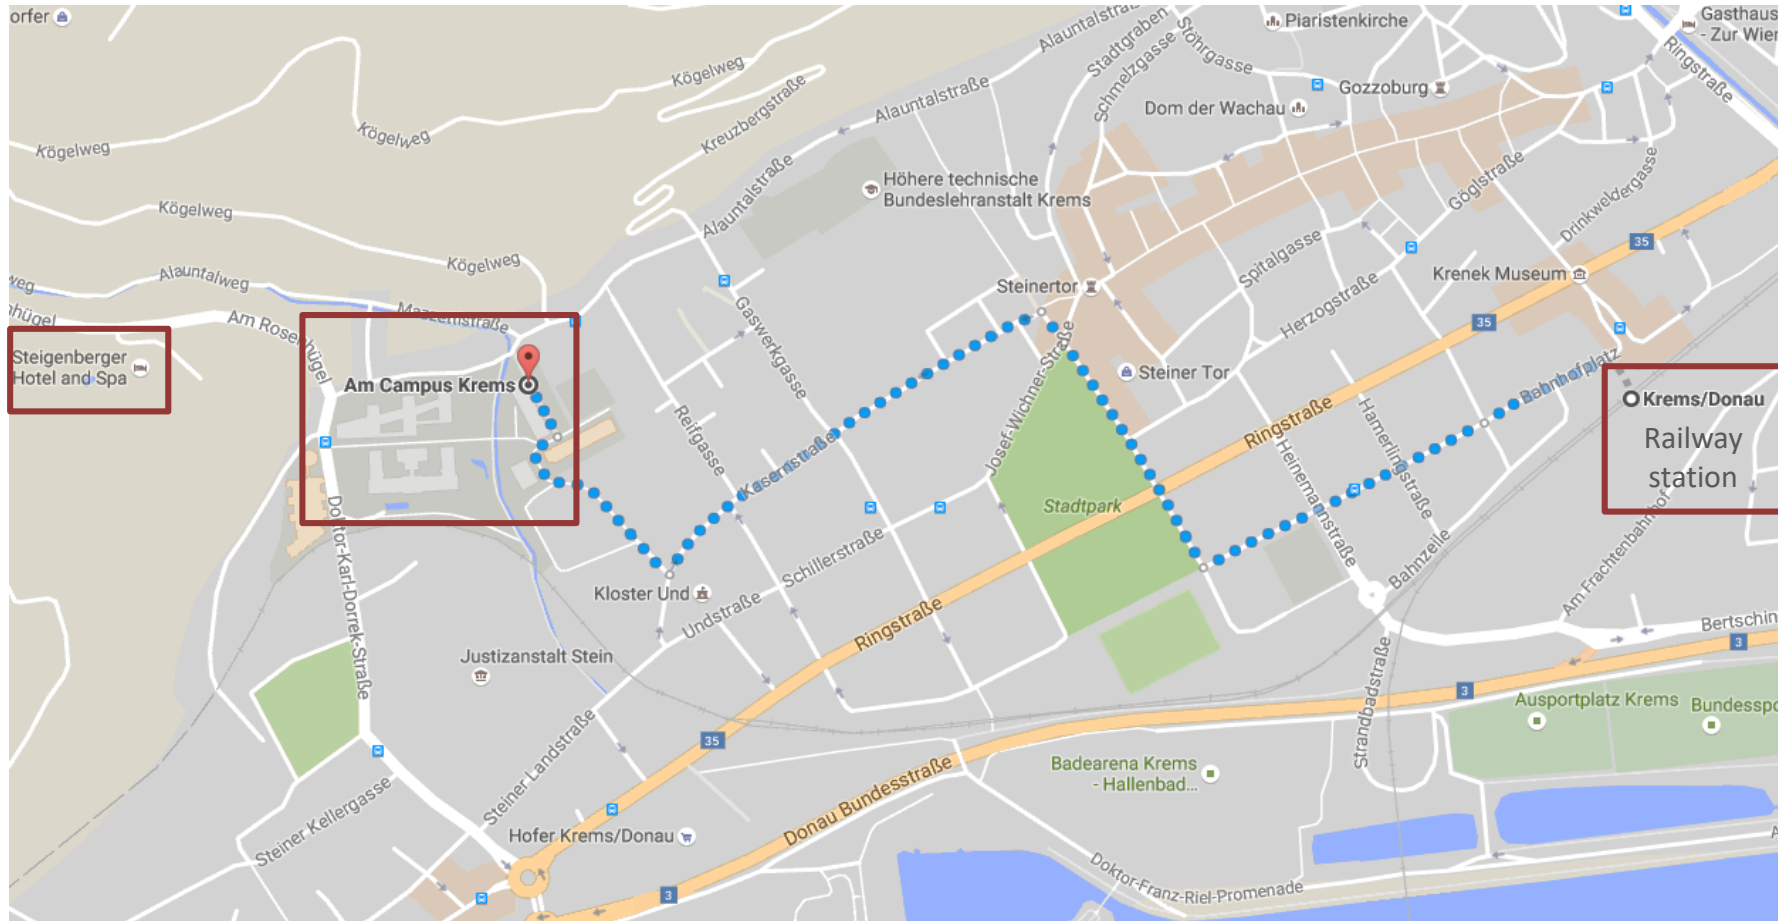

It takes 20 minutes to **walk** from the railway station to Campus Krems – please see below for a map and the bus timetables.

Travelling by car: A parking fee is charged around the area of Campus Krems. The car park "Parkhaus Campus West" is located close to the venue (Dr.-Karl-Dorrek-Straße 23, 3500 Krems; see map below).

Climate Alliance

BUS SCHEDULES

Line 1; Direction: Stein

Monday-Friday 6.30 – 18.30, hourly, (Departure from the railway station at Minute '30)

Busstop: "Donau-Universität Krems"

WL3

Busstop: „Universität“

Linie	Montag - Freitag			
	WL3	WL3	WL3	WL3
Kursnummer	101	103	105	107
Krems Bahnhof (G)	7.22	8.22	9.22	11.25
- Stadtpark	7.24	8.24	9.24	11.27
- Steiner Friedhof	7.25	8.25	9.26	11.29
- Universität	7.27	8.27	9.27	11.30
- Seniorenwohnheim	7.28	8.28	9.28	11.31
- Stadtpark	7.30	8.30	9.30	11.33
- Bahnhof (G)	7.32	8.32	9.32	11.35

CAMPUS KREMS

Climate Alliance

MAP OF KREMS AN DER DONAU

●●● Fußweg Bahnhof – Campus Kreams (ca. 20 Gehminuten)

Our heartfelt thanks to our sponsors for their support: